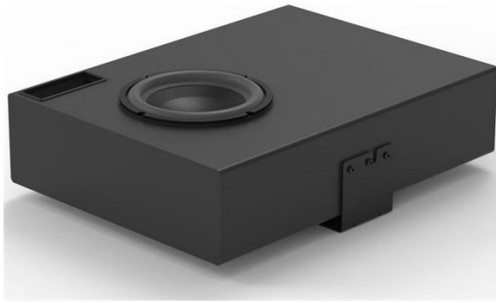

VivoLink VLSPSUB100 - subwoofer - for PA system

In Stock(250)

SKU	VLSPSUB100
Product Description:	VivoLink VLSPSUB100 - subwoofer - for PA system
Product Type:	Subwoofer - for PA system
Speaker Type:	Active
Speaker Diameter:	8"
Continuous Power:	50 Watt
Amplifier:	Integrated
Power:	AC 230 V

General

Product Type: Subwoofer - for PA system

Speaker System

Speaker Type: Active

Speaker Diameter: 8"

Continuous Power: 50 Watt

Amplifier: Integrated

Recommended Placing: Ceiling mountable

Controls: Power on/off, volume, treble, bass, crossover, phase switch

Dimensions & Weight

Width: 41.55 cm

Depth: 54 cm

Height: 16.3 cm

Power

Power Source: Integrated power supply

Cord Length: 1.4 m