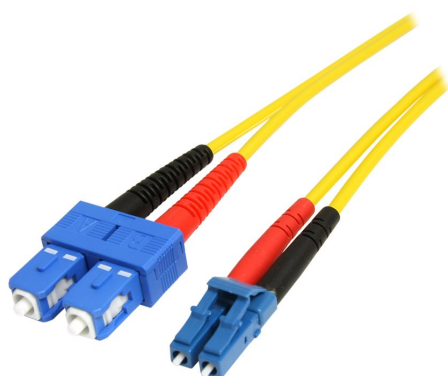

StarTech.com 10m Fiber Optic Cable - Single-Mode Duplex 9/125 - LSZH - LC/SC - OS1 - LC to SC Fiber Patch Cable (SMFIBLCSC10) - patch cable - 10 m - yellow

In Stock(9)

| | |
|---------------------------|---|
| SKU | SMFIBLCSC10 |
| Product Description: | StarTech.com 10m Fiber Optic Cable - Single-Mode Duplex 9/125 - LSZH - LC/SC - OS1 - LC to SC Fiber Patch Cable (SMFIBLCSC10) - patch cable - 10 m - yellow |
| Type: | Patch cable - OS1 |
| Technology: | Duplex fibre optic |
| Features: | Halogen-free |
| Length: | 10 m |
| Core / Cladding Diameter: | 9 / 125 micron |
| Connector: | 2 x SC single-mode - male |

General

| | |
|---------------------------|-------------------------------|
| Network Cable Type: | Patch cable - OS1 |
| Technology: | Duplex fibre optic |
| Jacket Material: | Low Smoke Zero Halogen (LSZH) |
| Core / Cladding Diameter: | 9 / 125 micron |
| Features: | Halogen-free |
| Length: | 10 m |
| Colour: | Yellow |