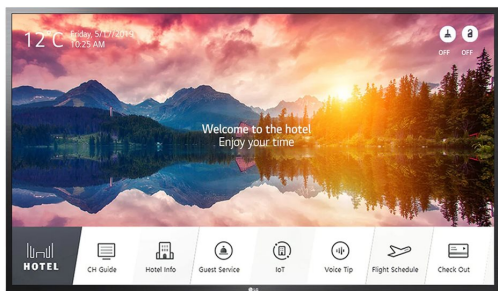

LG 50US662H9ZC US662H Series - 50" - Pro:Centric LED-backlit LCD TV - 4K - for hotel / hospitality

02-10-2024

SKU	50US662H9ZC
Product Description:	LG 50US662H9ZC US662H Series - 50" - Pro:Centric LED-backlit LCD TV - 4K - for hotel / hospitality
Product Type:	LED-backlit LCD TV - Pro:Centric - Smart TV
Diagonal Class:	50"
Commercial Use:	Yes - hotel / hospitality
Platform:	webOS
Resolution:	3840 x 2160
Display Format:	4K UHD (2160p)

Display

Resolution:	3840 x 2160
Display Format:	4K UHD (2160p)
Image Aspect Ratio:	16:9
LCD Backlight Technology:	LED backlight
Commercial Features:	Screen welcome message, healthcare mode, Pro:Centric Smart, Pro:Centric V, Pro:Centric Server, Remote Diagnostics, Pro:Centric Hotel Management Solution, video welcome, Pro:Centric Direct, V-Lan Tag, IP Channel Manager, Quick Menu 4.0
Settings Cloning Capability:	Yes