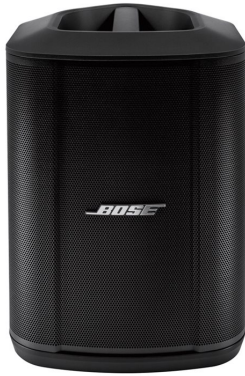

Bose S1 Pro+ - speaker - for PA system - wireless

28-10-2024

SKU	B869583-2100
Product Description:	Bose S1 Pro+ - speaker - for PA system - wireless
Product Type:	Speaker - for PA system
Speaker Type:	Active
Amplifier:	Integrated
Interfaces:	Bluetooth
Colour:	Black
Power:	AC 100-240 V (50/60 Hz)

General

Product Type:	Speaker - for PA system
Audio Mixer:	3 channels
Enclosure Colour:	Black
Enclosure Material:	Aluminium, polypropylene
Design Features:	Built-in carrying handle

Speaker System

Speaker Type:	Active
Amplifier:	Integrated
Interfaces:	Bluetooth 5.0
Transmission Range:	9 m
Recommended Placing:	Floor-standing, stand mountable
Controls:	Power on/off, volume, treble, bass
App-Controlled:	Yes