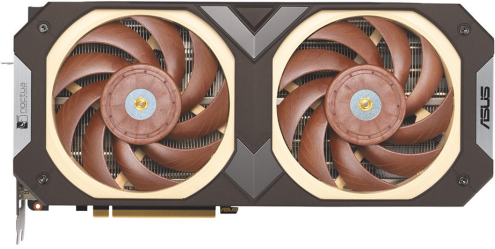

ASUS GeForce RTX 4080 SUPER 16GB Noctua - OC Edition - graphics card - NVIDIA GeForce RTX 4080 SUPER - 16 GB

02-11-2024

SKU 90YV0KA2-MONA00

Product Description: ASUS GeForce RTX 4080 SUPER 16GB Noctua - OC Edition - graphics card - NVIDIA GeForce RTX 4080 SUPER - 16 GB

Device Type: Graphics card

Bus Type: PCI Express 4.0

Graphics Engine: NVIDIA GeForce RTX 4080 SUPER

Memory: 16 GB GDDR6X

Memory Speed: 23 Gbps

Boost Clock: 2610 MHz

General

Device Type: Graphics card

Bus Type: PCI Express 4.0

Graphics Engine: NVIDIA GeForce RTX 4080 SUPER

Boost Clock: 2610 MHz

Boost Clock (OC): 2640 MHz

CUDA Cores: 10240

Max Resolution: 7680 x 4320

Max Monitors Supported: 4

Interfaces Details: 2 x HDMI | 3 x DisplayPort

API Supported: OpenGL 4.6

Features: 4.3-slot Fan Cooler, NVIDIA DLSS 3, 4th gen Tensor Cores, 3rd gen Ray Tracing Cores, Noctua NF-A12x25 PWM fans, Dual Fan Design, Vapor chamber cooling technology, Dual Bios, OdB Technology, NVIDIA Ada Lovelace GPU technology, NVIDIA Reflex, Nvidia Broadcast, tailor-made heatsink, AUTO-EXTREME technology, metal backplate, NVIDIA G-Sync ready, NVIDIA Ansel, Resizable BAR, HDCP