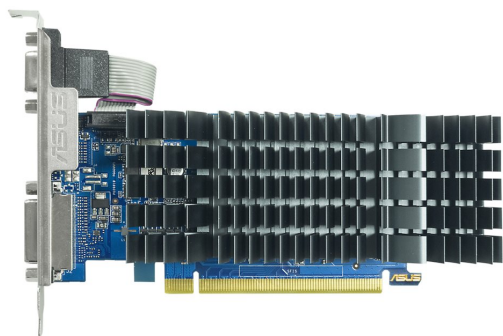

ASUS GeForce GT 710 EVO - graphics card - GF GT 710 - 2 GB

08-11-2024

SKU	90YVOALA-MONA00
Product Description:	ASUS GeForce GT 710 EVO - graphics card - GF GT 710 - 2 GB
Device Type:	Graphics card - low profile
Bus Type:	PCI Express 2.0
Graphics Engine:	NVIDIA GeForce GT 710
Memory:	2 GB DDR3
Core Clock:	954 MHz
CUDA Cores:	192

General

Device Type:	Graphics card - low profile - fanless
Bus Type:	PCI Express 2.0
Graphics Engine:	NVIDIA GeForce GT 710
Core Clock:	954 MHz
CUDA Cores:	192
Max Resolution:	2560 x 1600
Max Monitors Supported:	3
Interfaces Details:	DVI-D ; HDMI ; VGA
API Supported:	OpenGL 4.5
Features:	AUTO-EXTREME technology, Passive Cooling Solution

Miscellaneous

Software Included:	ASUS GPU Tweak III
Width:	3.9 cm
Depth:	17 cm
Height:	6.9 cm

System Requirements

Required Power Supply:	300 W
------------------------	-------

Memory

Size:	2 GB
Technology:	DDR3 SDRAM
Effective Clock Speed:	900 MHz
Bus Width:	64-bit